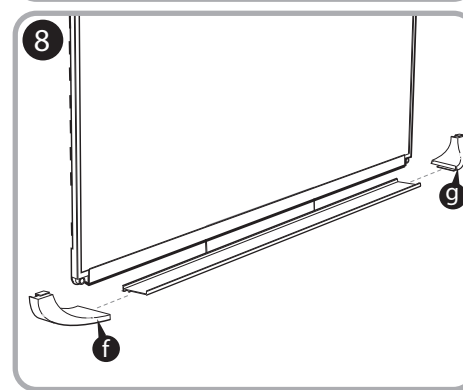

Prestige® 2 Magnetic Total Erase®

MyBinding.com
5500 NE Moore Court
Hillsboro, OR 97124
Toll Free: 1-800-944-4573
Local: 503-640-5920