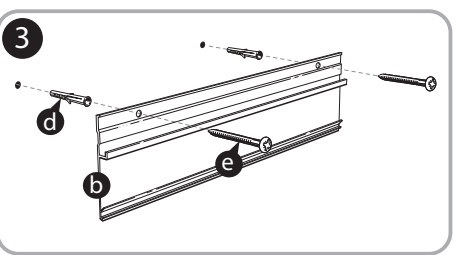

Prestige® 2 Magnetic Total Erase®

MyBinding.com
5500 NE Moore Court
Hillsboro, OR 97124
Toll Free: 1-800-944-4573
Local: 503-640-5920