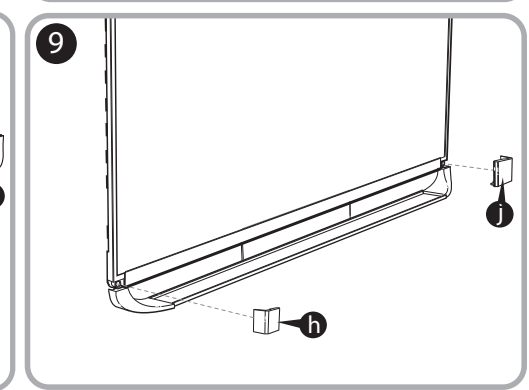

Prestige® 2 Magnetic Total Erase®

MyBinding.com
5500 NE Moore Court
Hillsboro, OR 97124
Toll Free: 1-800-944-4573
Local: 503-640-5920