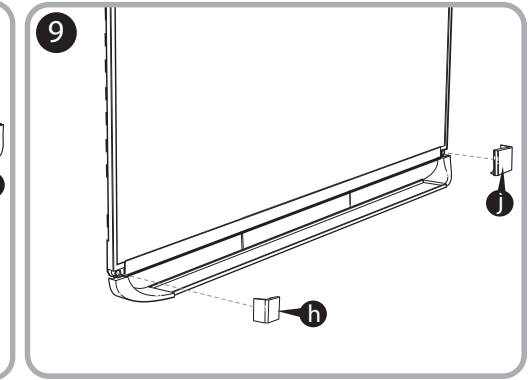

Prestige® 2 Magnetic Total Erase®

MyBinding.com
5500 NE Moore Court
Hillsboro, OR 97124
Toll Free: 1-800-944-4573
Local: 503-640-5920