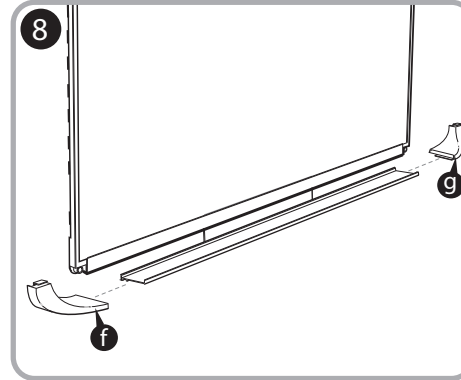

Prestige® 2 Magnetic Total Erase®

MyBinding.com
5500 NE Moore Court
Hillsboro, OR 97124
Toll Free: 1-800-944-4573
Local: 503-640-5920