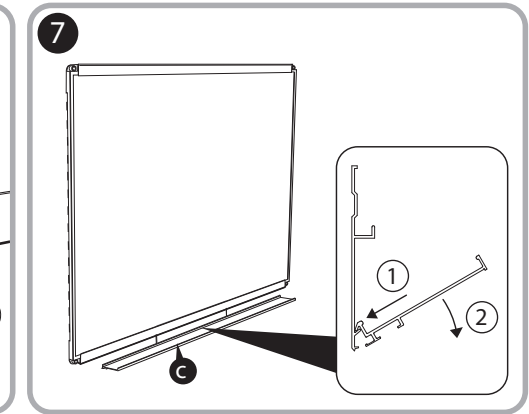

Prestige® 2 Magnetic Total Erase®

MyBinding.com
5500 NE Moore Court
Hillsboro, OR 97124
Toll Free: 1-800-944-4573
Local: 503-640-5920