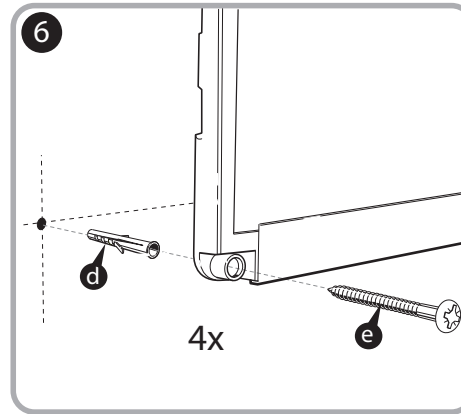

Prestige® 2 Magnetic Total Erase®

MyBinding.com
5500 NE Moore Court
Hillsboro, OR 97124
Toll Free: 1-800-944-4573
Local: 503-640-5920