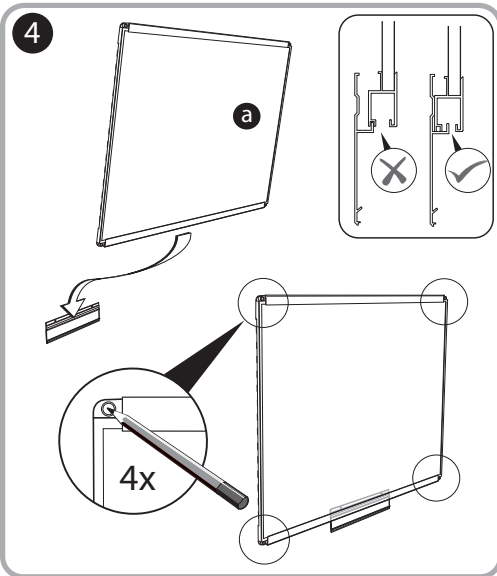

Prestige® 2 Magnetic Total Erase®

MyBinding.com
5500 NE Moore Court
Hillsboro, OR 97124
Toll Free: 1-800-944-4573
Local: 503-640-5920