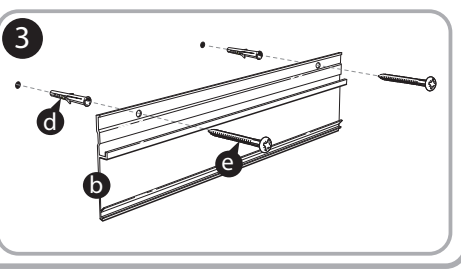

Prestige® 2 Magnetic Total Erase®

MyBinding.com
5500 NE Moore Court
Hillsboro, OR 97124
Toll Free: 1-800-944-4573
Local: 503-640-5920