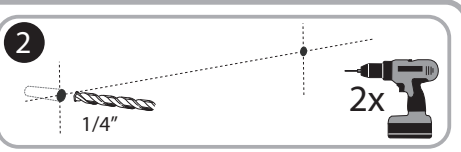

Prestige® 2 Magnetic Total Erase®

MyBinding.com
5500 NE Moore Court
Hillsboro, OR 97124
Toll Free: 1-800-944-4573
Local: 503-640-5920