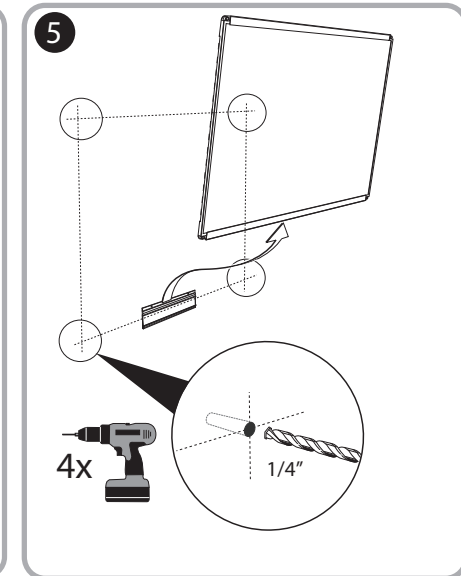

Prestige® 2 Magnetic Total Erase®

MyBinding.com
5500 NE Moore Court
Hillsboro, OR 97124
Toll Free: 1-800-944-4573
Local: 503-640-5920