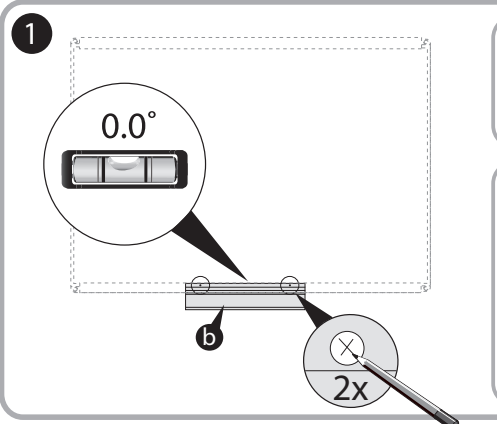

Prestige® 2 Magnetic Total Erase®

MyBinding.com
5500 NE Moore Court
Hillsboro, OR 97124
Toll Free: 1-800-944-4573
Local: 503-640-5920