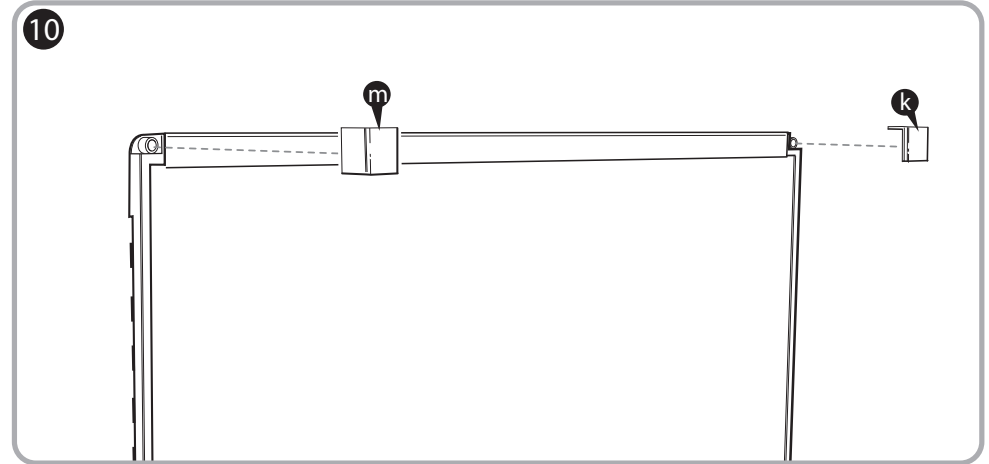

Prestige® 2 Magnetic Total Erase®

MyBinding.com
5500 NE Moore Court
Hillsboro, OR 97124
Toll Free: 1-800-944-4573
Local: 503-640-5920