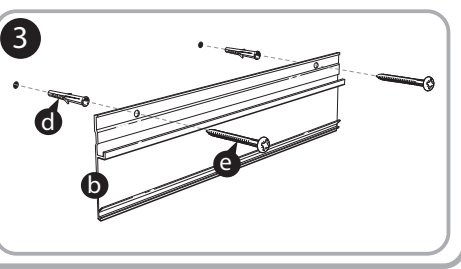

Prestige® 2 Magnetic Total Erase®

MyBinding.com
5500 NE Moore Court
Hillsboro, OR 97124
Toll Free: 1-800-944-4573
Local: 503-640-5920