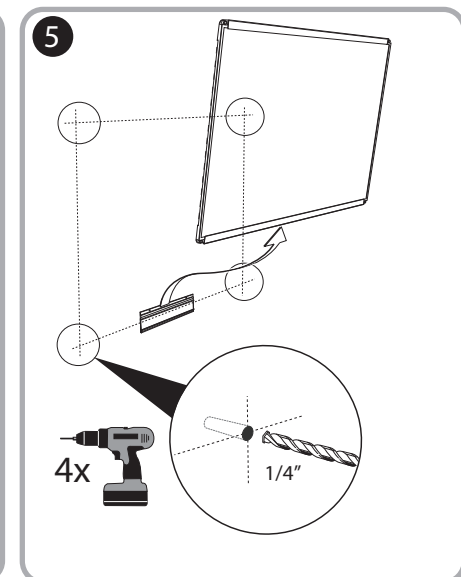

Prestige® 2 Magnetic Total Erase®

MyBinding.com
5500 NE Moore Court
Hillsboro, OR 97124
Toll Free: 1-800-944-4573
Local: 503-640-5920