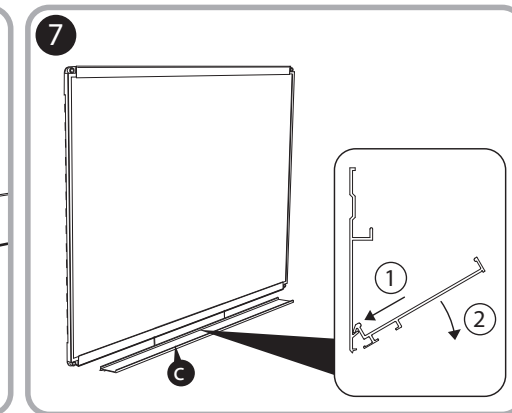

Prestige® 2 Magnetic Total Erase®

MyBinding.com
5500 NE Moore Court
Hillsboro, OR 97124
Toll Free: 1-800-944-4573
Local: 503-640-5920