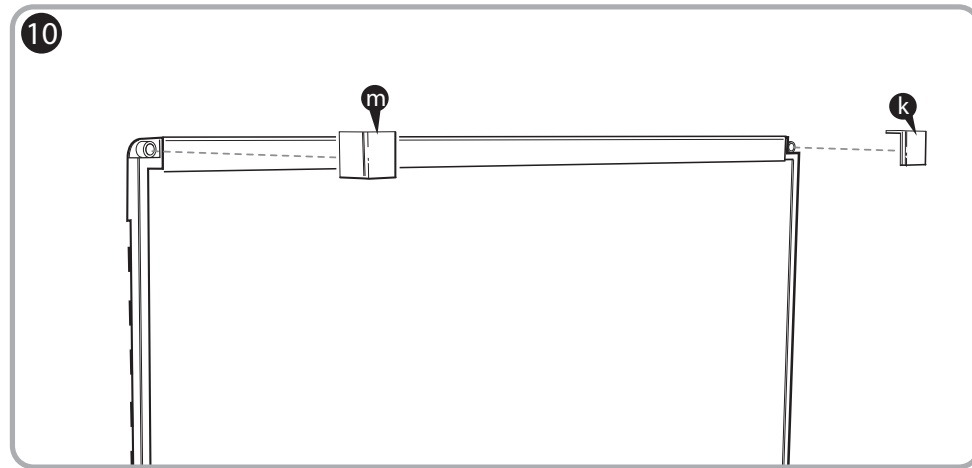

Prestige® 2 Magnetic Total Erase®

MyBinding.com
5500 NE Moore Court
Hillsboro, OR 97124
Toll Free: 1-800-944-4573
Local: 503-640-5920