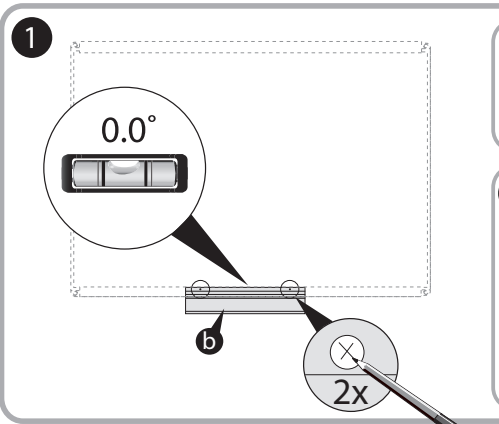

Prestige® 2 Magnetic Total Erase®

MyBinding.com
5500 NE Moore Court
Hillsboro, OR 97124
Toll Free: 1-800-944-4573
Local: 503-640-5920