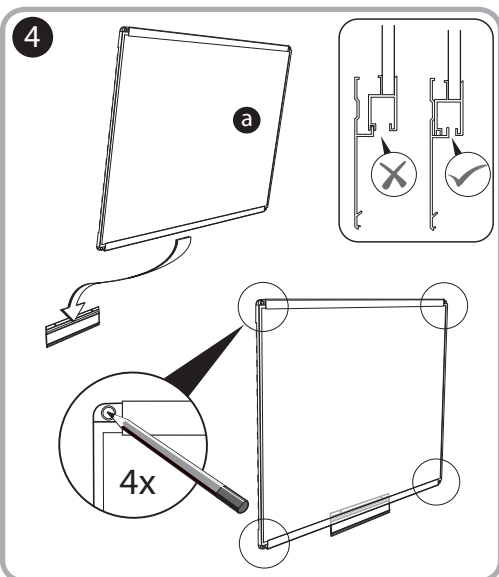

Prestige® 2 Magnetic Total Erase®

MyBinding.com
5500 NE Moore Court
Hillsboro, OR 97124
Toll Free: 1-800-944-4573
Local: 503-640-5920