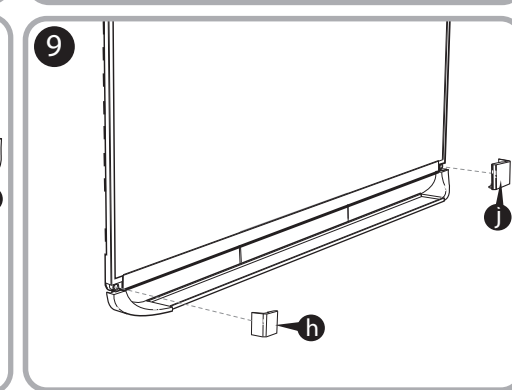

Prestige® 2 Magnetic Total Erase®

MyBinding.com
5500 NE Moore Court
Hillsboro, OR 97124
Toll Free: 1-800-944-4573
Local: 503-640-5920