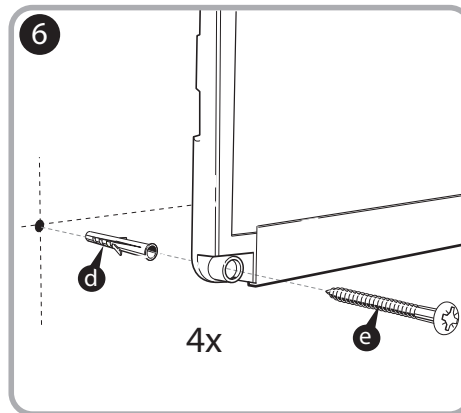

Prestige® 2 Magnetic Total Erase®

MyBinding.com
5500 NE Moore Court
Hillsboro, OR 97124
Toll Free: 1-800-944-4573
Local: 503-640-5920