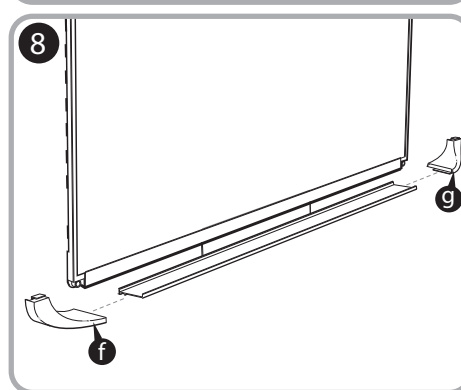

Prestige® 2 Magnetic Total Erase®

MyBinding.com
5500 NE Moore Court
Hillsboro, OR 97124
Toll Free: 1-800-944-4573
Local: 503-640-5920