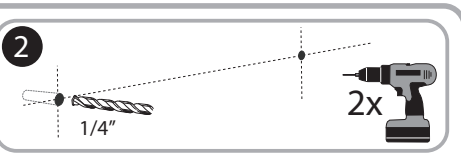

Prestige® 2 Magnetic Total Erase®

MyBinding.com
5500 NE Moore Court
Hillsboro, OR 97124
Toll Free: 1-800-944-4573
Local: 503-640-5920