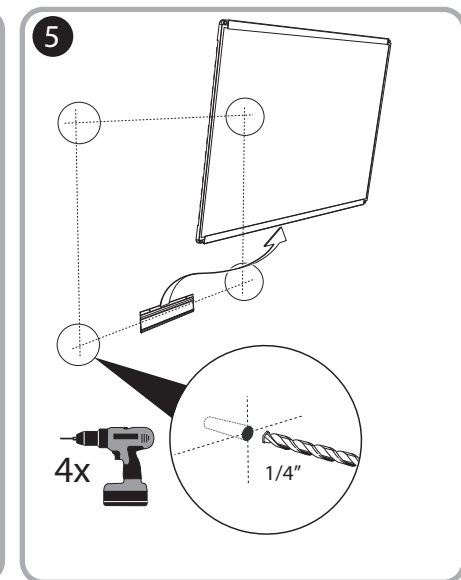

Prestige® 2 Magnetic Total Erase®

MyBinding.com
5500 NE Moore Court
Hillsboro, OR 97124
Toll Free: 1-800-944-4573
Local: 503-640-5920