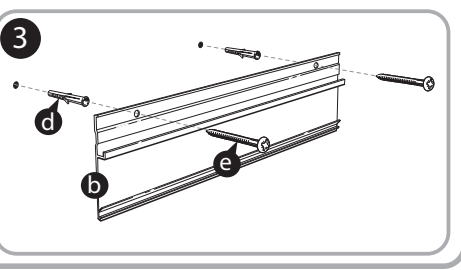

Prestige® 2 Magnetic Total Erase®

MyBinding.com
5500 NE Moore Court
Hillsboro, OR 97124
Toll Free: 1-800-944-4573
Local: 503-640-5920