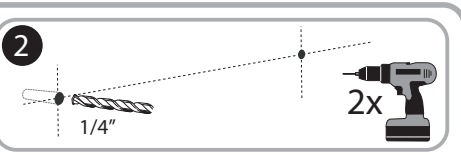

Prestige® 2 Magnetic Total Erase®

MyBinding.com
5500 NE Moore Court
Hillsboro, OR 97124
Toll Free: 1-800-944-4573
Local: 503-640-5920