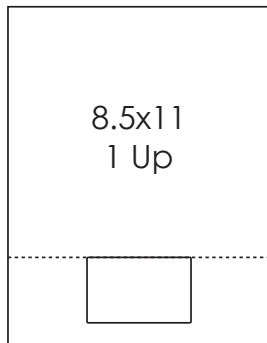

Printable Glossy Identification Cards 2up

Information Sheet

Provided by

MyBinding.com
When Image Matters.

Call Us at 1-800-944-4573

GREEN CARD

Environmentally Sensitive ID Cards

Manufactured with a Biodegradable Laminate on FSC Certified Paper from an FSC Certified specialty paper converter.

Sizes Available:

- 8.5x11

Card Configurations:

- 1 Up and 2 Up

Paper:

- FSC Certified 80# Text
- Other FSC Stocks Available

Engineered to run on today's digital equipment.

Go GREEN with the Green Card!