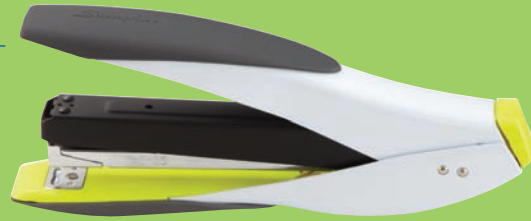

All it takes is One Smart Touch...

to staple up to 30 sheets of paper! Sleek, modern, and easy to use, the new SmartTouch line of reduced-effort staplers brings the ultimate in ease and simplicity to everyday stapling tasks. Available in a variety of eye-catching colors and sizes. Look Smart, buy Smart, be Smart – with SmartTouch!

Swingline®

SmartTouch™ Stapler

Sleek and stylish, this full strip desktop stapler brings ease and simplicity to everyday stapling tasks. With soft-touch accents and an ergonomic design, it powers through 25 sheets at a time with up to 50% less effort than standard staplers. The QuickLoad feature makes front loading a breeze. Flat clinch model available, 30 sheet capacity. Limited one-year warranty.

Item Number	Color	Price
S7066503	Black w/Gray	\$26.99
S7066504	White w/Blue	\$26.99
S7066505	White w/Yellow	\$26.99
S706602	Black w/Gray	\$34.99

SmartTouch™ Compact Stapler

Compact, modern, and easy to use, this half strip stapler makes stapling a breeze. With soft-touch accents and an ergonomic design, it works through 25 sheets at a time with up to 50% less effort than standard staplers. Loading is easy with the QuickLoad feature. Available in an assortment of eye-catching colors. Limited one-year warranty.

Item Number	Color	Price
S7066508	Black w/Gray	\$21.99
S7066509	White w/Blue	\$21.99
S7066510	White w/Yellow	\$21.99

SmartTouch™ Grip Stapler

Fashionable and functional, this quarter strip stapler with soft-touch accents and an ergonomic design fits perfectly in your hand to make stapling jobs easy. Staple through 20 sheets at a time with up to 50% less effort than standard staplers. Limited one-year warranty.